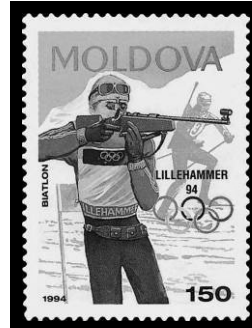

REPUBLIC OF MOLDOVA

Issues of 1994

Winter Olympic Games, Lillehammer 1994

April 9, 1994

Biathlon
№ 96

Biathlon
№ 97

USSR stamps overprinted «MOLDOVA» and Grapes (II)

April 11, 1994