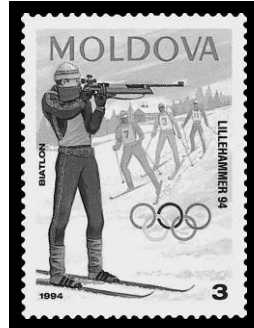

REPUBLIC OF MOLDOVA

Issues of 1994

Winter Olympic Games, Lillehammer 1994

April 9, 1994

Biathlon
№ 96

Biathlon
№ 97

USSR stamps overprinted «MOLDOVA» and Grapes (II)

April 11, 1994