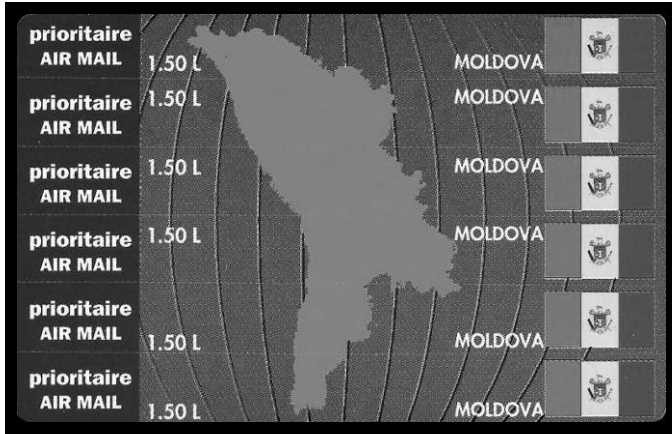

Souvenir Sheet
Football Stadium & Group VII Emblems
№ Block 5 (136-138)

REPUBLIC OF MOLDOVA

Issues of 1994

Airmail Stamp Cards - Map of Moldova December 22, 1994

6 X 1.50L
Se-Tenant Self-Adhesive Stamps
№ 139-144 SC