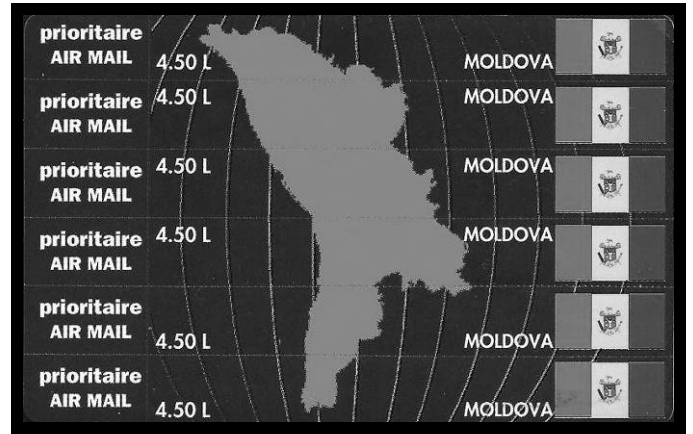

Souvenir Sheet
Football Stadium & Group VII Emblems
№ Block 5 (136-138)

REPUBLIC OF MOLDOVA

Issues of 1994

Airmail Stamp Cards - Map of Moldova December 22, 1994

6 X 1.50L
Se-Tenant Self-Adhesive Stamps
№ 139-144 SC