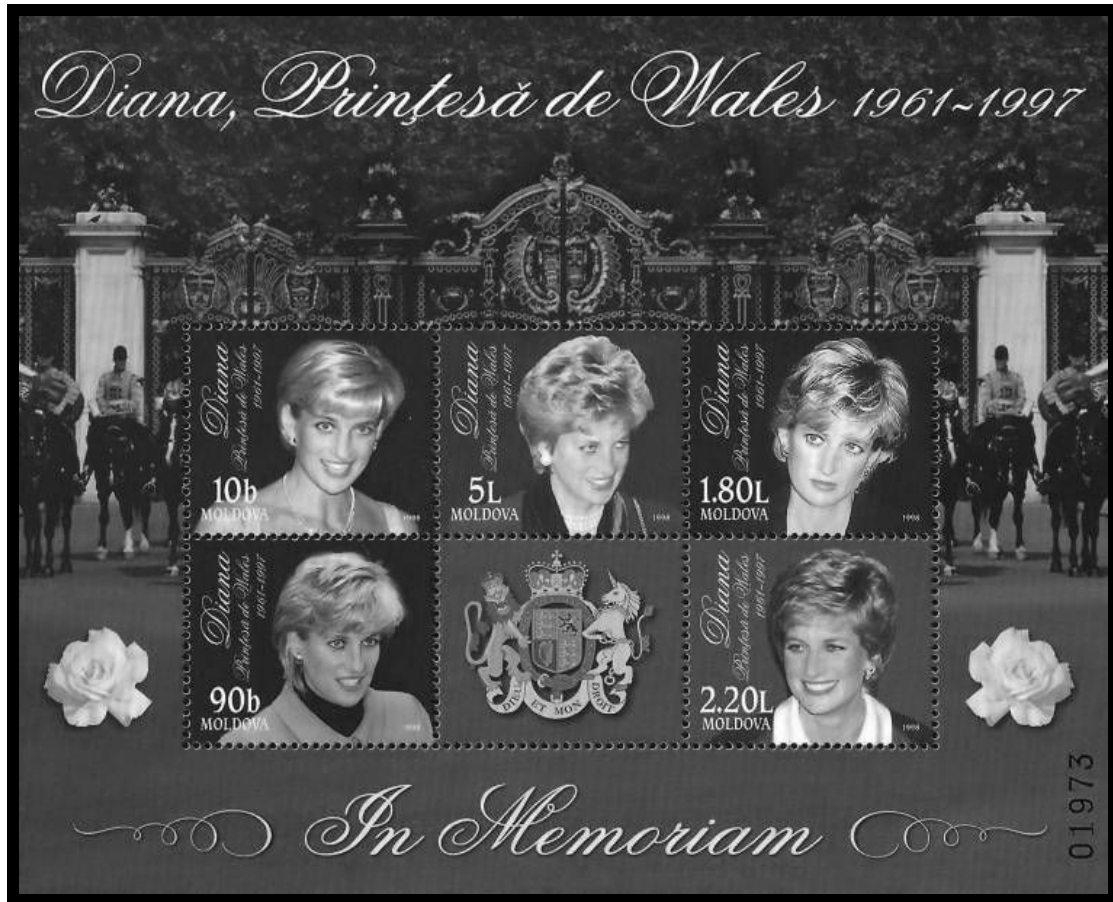

REPUBLIC OF MOLDOVA

Issues of 1998

Diana, Princess of Wales - In Memoriam August 31, 1998

Souvenir Sheet

Diana, Princess of Wales
№ Block 17 (282-286)