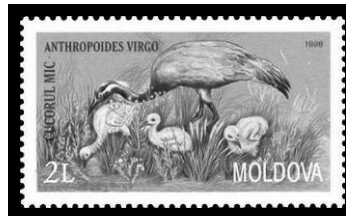

## Heritage of the National Museum of Ethnography and Natural History

October 31, 1998

Eurasian Eagle-Owl  
№ 295

Demoiselle Crane  
№ 296