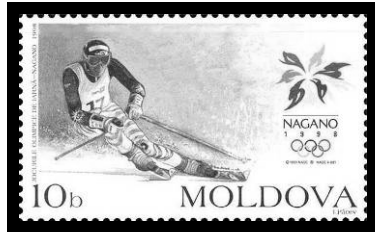

## Winter Olympic Games, Nagano, 1998 February 28, 1998

Skiing  
№ 263

Figure Skating  
№ 264

Biathlon  
№ 265