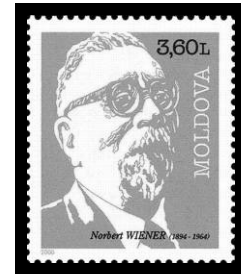

Norbert Wiener
№ 356