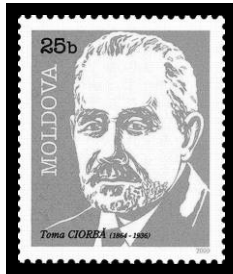

REPUBLIC OF MOLDOVA

Issues of 2000

150th Birth Anniversary of Mihai Eminescu January 15, 2000

Souvenir Sheet: The Eminescu Family
№ Block 21 (345-349)

Characters From Fairy Tales February 15, 2000

Ileana Cosanzeana
№ 350

Făt-Frumos
№ 351

Harap Alb
№ 352

REPUBLIC OF MOLDOVA

Issues of 2000

Personalities – Men of Science

February 26, 2000

Toma Ciorbă
№ 353

Henri Coandă
№ 354