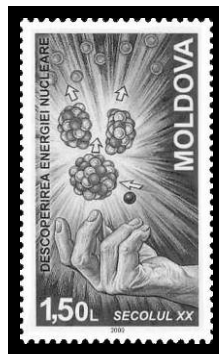

Nuclear Energy
№ 358