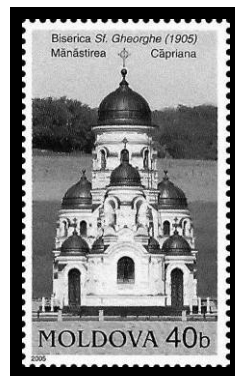

Church of St Gheorghe at the Monastery of Căpriana

May 6, 2005

Church of St Gheorghe
№ 509