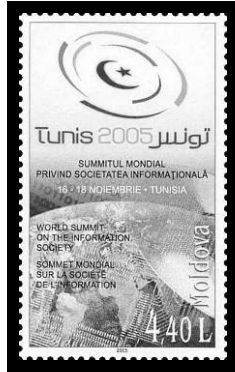

First «EUROPA» Stamp
№ 518

REPUBLIC OF MOLDOVA

Issues of 2005

World Summit on the Information Society. Tunisia September 14, 2005

Emblem & Globe
№ 520

Church of St Nicolae at the Monastery of Curchi October 30, 2005