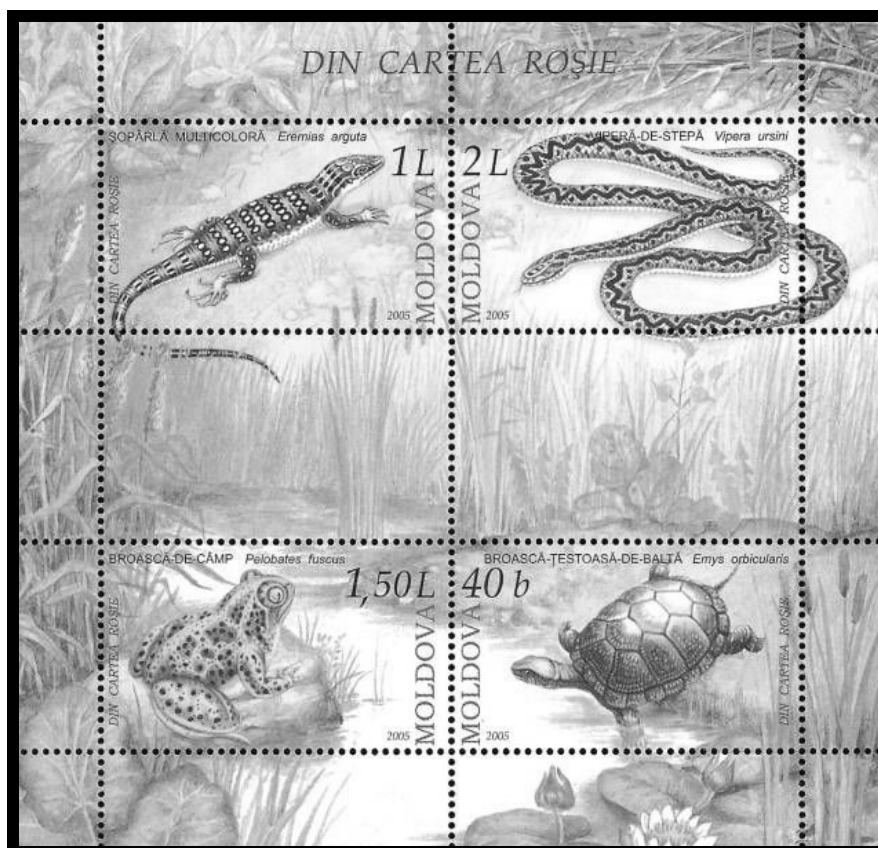

Common Spadefoot Toad
№ 526

Meadow Viper
№ 527

Souvenir Sheet: Stamps Without White Borders
№ Block 35 (528-531)