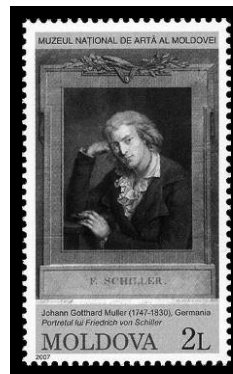

## «Codrii» Stamp №4 from 1992 - Surcharged «85b» January 11, 2007

Stamp with Surcharge  
№ 573

## Paintings from the National Museum of Art of Moldova February 28, 2007

Raffaello Morghen  
№ 574

Unknown Artist  
№ 575

Gotthard von Müller  
№ 576

Hopwood  
№ 577