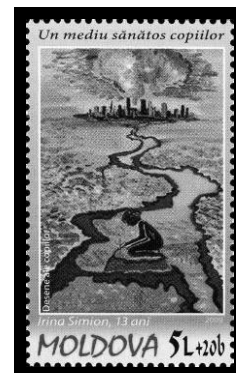

Drawing by Irina Simion
№ 654