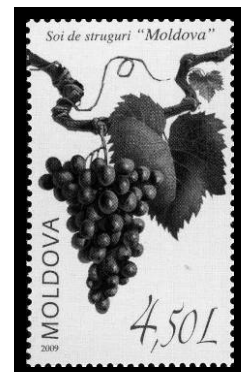

The «Moldova» Grape Variety October 1, 2009

«Moldova» Grapes
№ 676