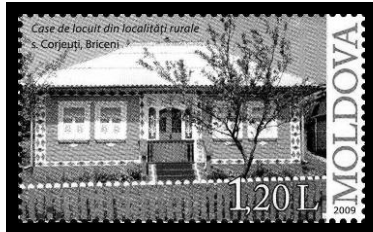

REPUBLIC OF MOLDOVA

Issues of 2009

Rural Houses

October 1, 2009

Corjeuți, Briceni
№ 673