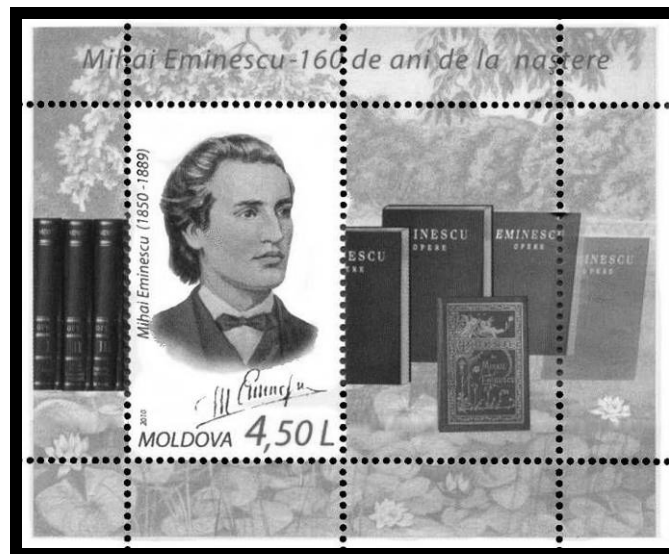

REPUBLIC OF MOLDOVA

Issues of 2010

Eminent Persons

January 15, 2010

Grigore Vieru
№ 684

Princess Natalia Dadiani
№ 685

Ivan Zaikin
№ 686

Maria Cebotari
№ 687