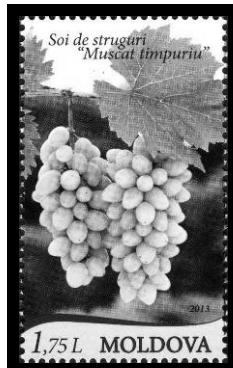

Bus
№ 850

Souvenir Sheet: Tram
№ Block 65 (852)

Trolleybus
№ 851

REPUBLIC OF MOLDOVA

Issues of 2013

Grapes of Moldova - «Muscat Timpuriu» (Early Muscat) September 13, 2013

«Muscat Timpuriu»
№ 849

Traditional Rituals and Customs (II) - Christmas Carol Singing November 22, 2013