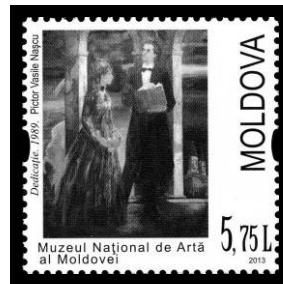

REPUBLIC OF MOLDOVA

Issues of 2013

Art - Mihai Eminescu in Paintings

January 15, 2013

«Mihai Eminescu» (1982)
by Emil Childescu
№ 820

«Dedicație» (1989)
by Vasile Nașcu
№ 821

Regional Commonwealth in the Field of Communications (RCC): Means of Communication