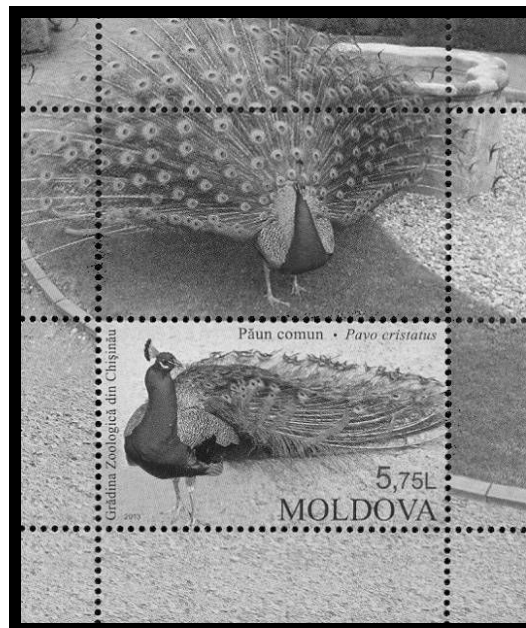

Zoological Gardens in Chişinău

May 18, 2013

Snow Leopard
№ 831

Bennett's Wallaby
№ 832

Souvenir Sheet: Indian Peacock
№ Block 63 (833)

REPUBLIC OF MOLDOVA

Issues of 2013

2013 - Year of Spiridon Vangheli