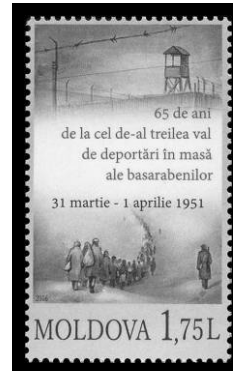

REPUBLIC OF MOLDOVA

Issues of 2016

Blood Donation Campaign
Donate Blood - It Gives Life!
February 2, 2016

Drop of Blood
№ 943

3rd Wave of Mass Deportations
of Bessarabians - 65th Anniversary
March 31, 2016