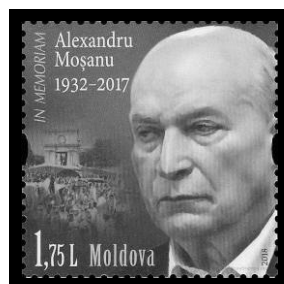

Mihail Berezovschi
№ 1066

Eugenia Maleșevschi
№ 1067

Constantin Mimi
№ 1068

REPUBLIC OF MOLDOVA

Issues of 2018

Centenary of the Union of Bessarabia with Romania

November 27, 2018

Flag of Romania and Coat of Arms of Bessarabia
№ 1069

Happy New Year!

December 4, 2018

Stylized Christmas Tree
№ 1070

Snowflake
№ 1071

Personalities II: In Memoriam

December 2018

King Mihai I of Romania
№ 1072 (December 5)

Alexandru Moșanu
№ 1073 (December 7)