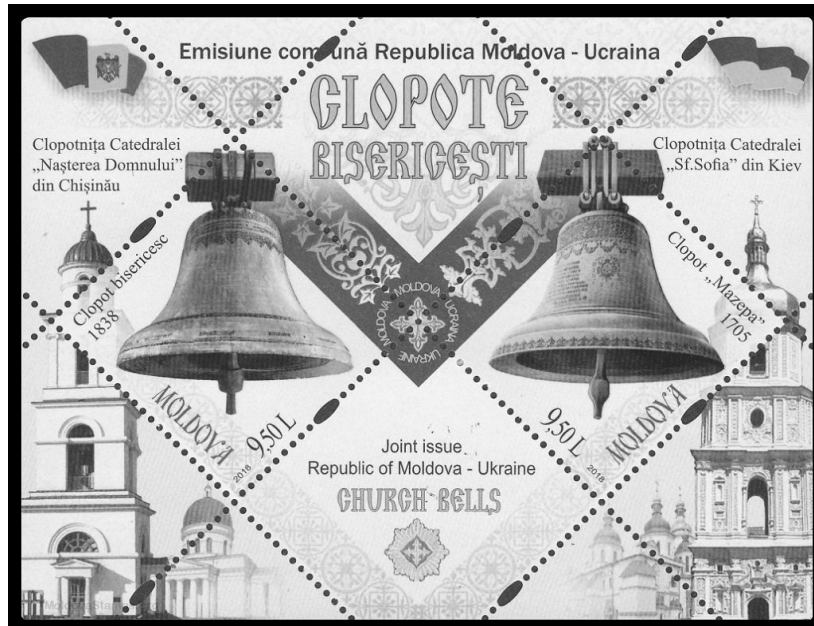

Vladimir Curbet
№ 1074 (December 8)

REPUBLIC OF MOLDOVA

Issues of 2018

Church Bells Joint Issue with Ukraine December 26, 2018

Souvenir Sheet: Cathedral Bells in Chisinau and Kiev
№ Block 80 (1075-1076)