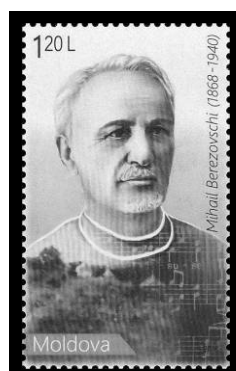

Domestic Goose
№ 1058

Cockrel (Rooster)
№ 1059

Domestic Turkey
№ 1060

2018: Moldova – World Capital of Wine Tourism September 6, 2018

Wine Production
№ 1061

REPUBLIC OF MOLDOVA

Issues of 2018

State Enterprise «Poșta Moldovei» - 25th Anniversary October 9, 2018

Emblem and Headquarters of Poșta Moldovei
№ 1062

Clocks of Chișinău October 12, 2018

Chișinău City Hall
№ 1063

Triumphal Arch
№ 1064

Personalities I: Anniversaries & Commemorations November 13, 2018

George Meniuc
№ 1065